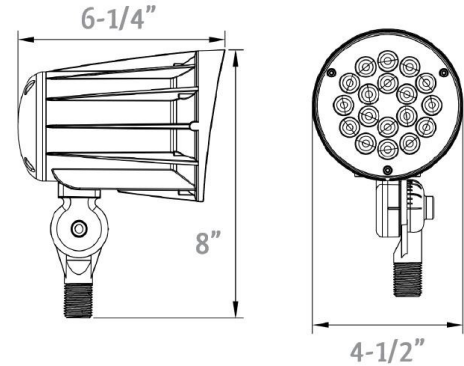

DIMENSIONS:

8"(H) x 6-1/4"(W) x 4-1/2"(D)

FLV12-32W-50K
FLV12-32W-30K

12V LED BULLET LANDSCAPE FLOOD LIGHT

Ideal for general site lighting, alleys, loading docks, doorway, pathway and parking areas. Great for use with motion sensors or other instant on/off controls. Includes 8-1/2" spike.

ELECTRICAL SPECIFICATIONS:

- Voltage: 12VAC/DC
- Wattage: 32W
- Input current: 1A Max
- Power factor: >0.9
- Efficacy: 100LM/W

HOUSING SPECIFICATIONS:

- ADC 12 cast aluminum with powder coat finish (Dark Bronze)
- Silicon-filled wire nuts
- 8-1/2" Non-metallic spike
- 3ft. SPT-2 18AWG Lead wire
- Operating temperature: -40°F ~ 104°F
- Lifespan: 50000 Hrs.
- IP rating: IP65, Wet Locations